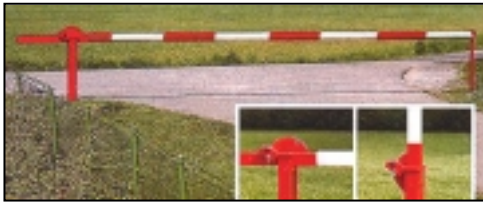

Prices: from £80.00 each
Discounts for larger quantities

Benches

- **Steel**
- **Timber and steel**
- **Custom-made to your design**

Prices: from £55.00 each
Discounts for larger quantities

These are examples only. For more designs please contact us

Barriers

- **Automatic**
- **Mechanical**
- **Manual**
- **Custom-made**
- **Powder coated to highest specifications or painted**
- **Maintenance included**

Prices: from £400 each
Discounts for larger quantities